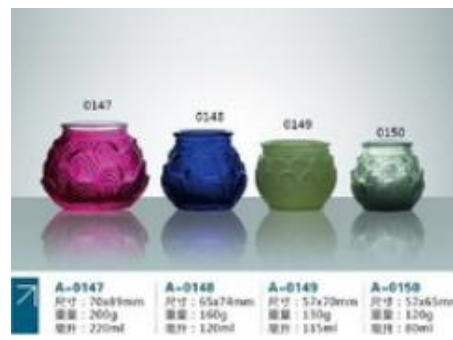

ZB-40 for tea light
60ml D:4.5cm H:4.5cm
20000 Pieces

ZB-41 lamp
different size
20000 Pieces

ZB-42 shining laser

140ml; D:6.1cm ; H:7.5cm
 300ml; D:8cm; H:9cm
 MOQ: 5000 Pieces

ZB-43 spray glass candle

Top D:9cm; HEIGHT:10.2cm
 Weight:461g; Volume:450ml
 MOQ: 20000 Pieces

ZB-44

7.3cm*9cm
 9.3cm*14.5cm
 MOQ: 3000 Pieces

ZB-45

MOQ: 20000 Pieces

ZB-46

MOQ: 20000 Pieces

ZB-47

MOQ: 20000 Pieces